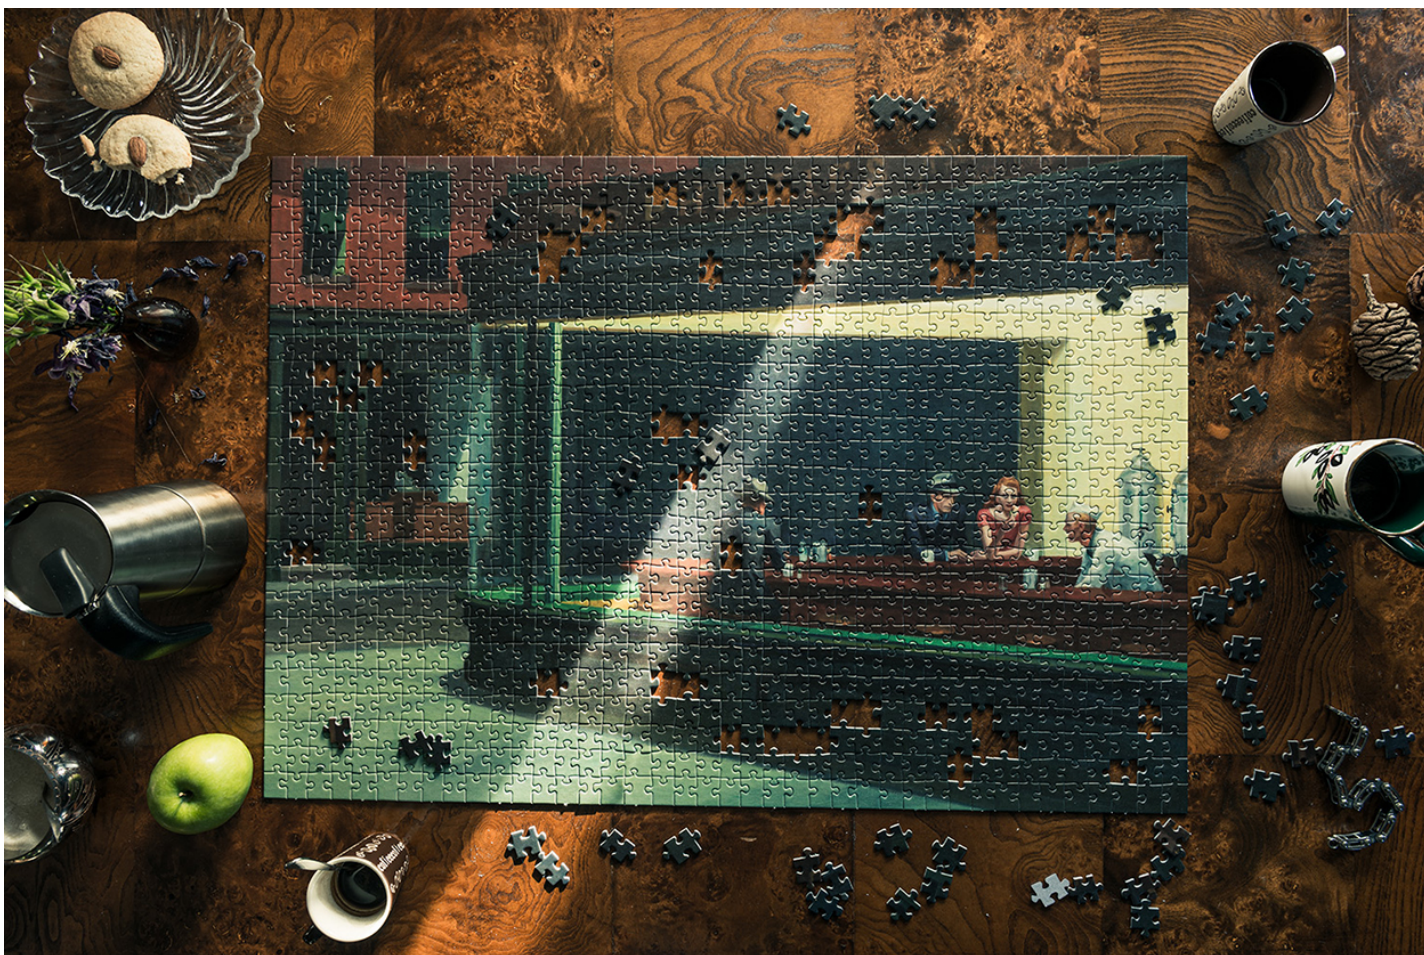

# LANOUE GALLERY

Christos Palios, *Light, Bleakness, Ambiguous Comfort*  
Archival pigment print on paper, edition offered in 4 sizes

[contact@lanouegallery.com](mailto:contact@lanouegallery.com)