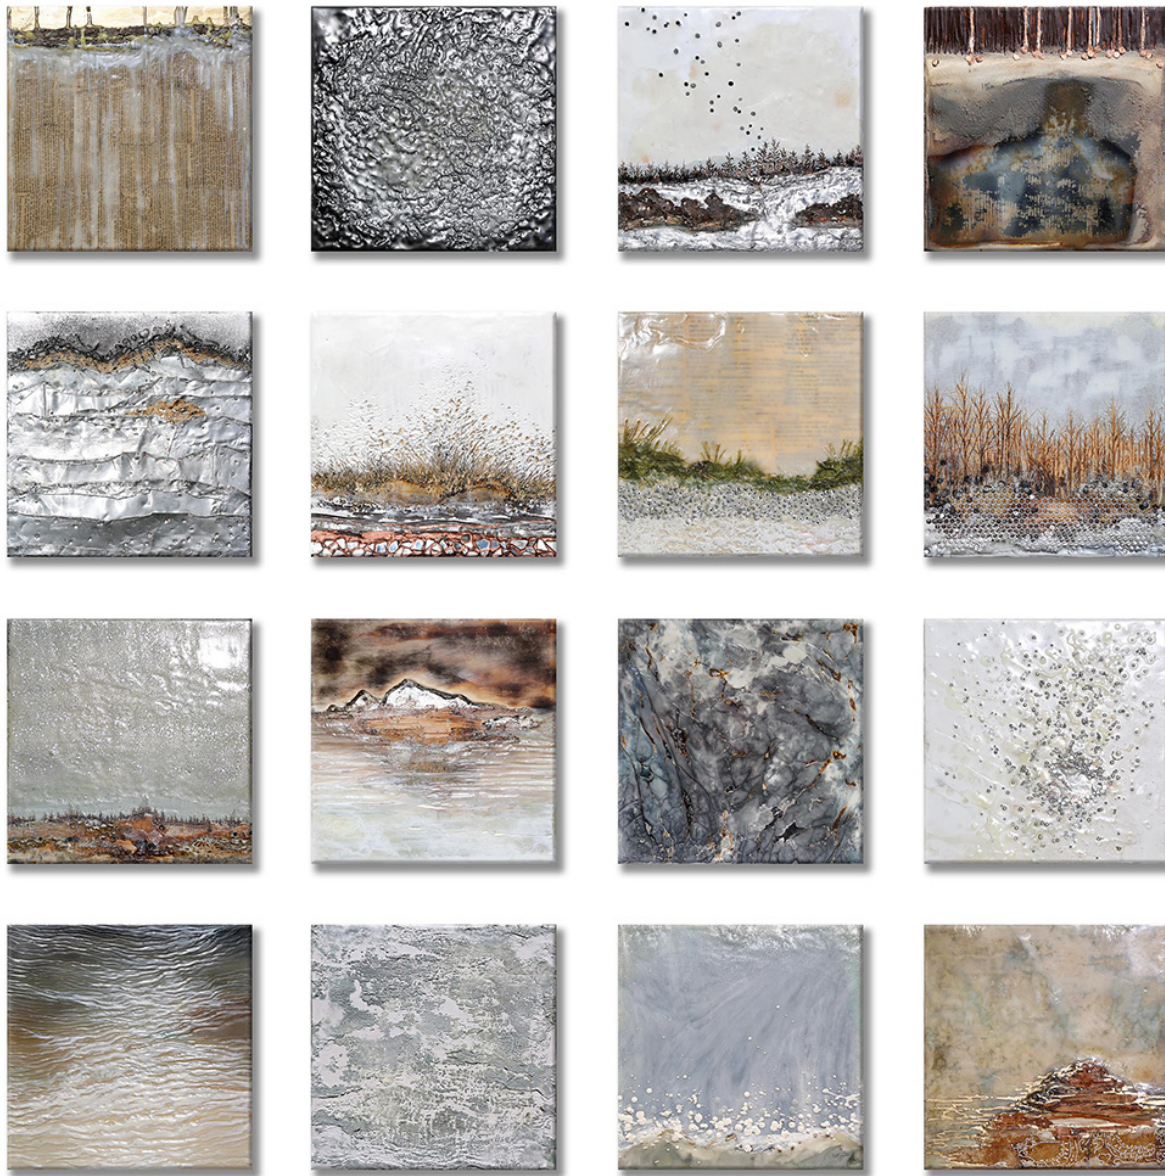

# LANOUE GALLERY

Robin Luciano Beaty, *Passage Series No. 2*  
Encaustic & mixed media on panel, 54 x 54 in.