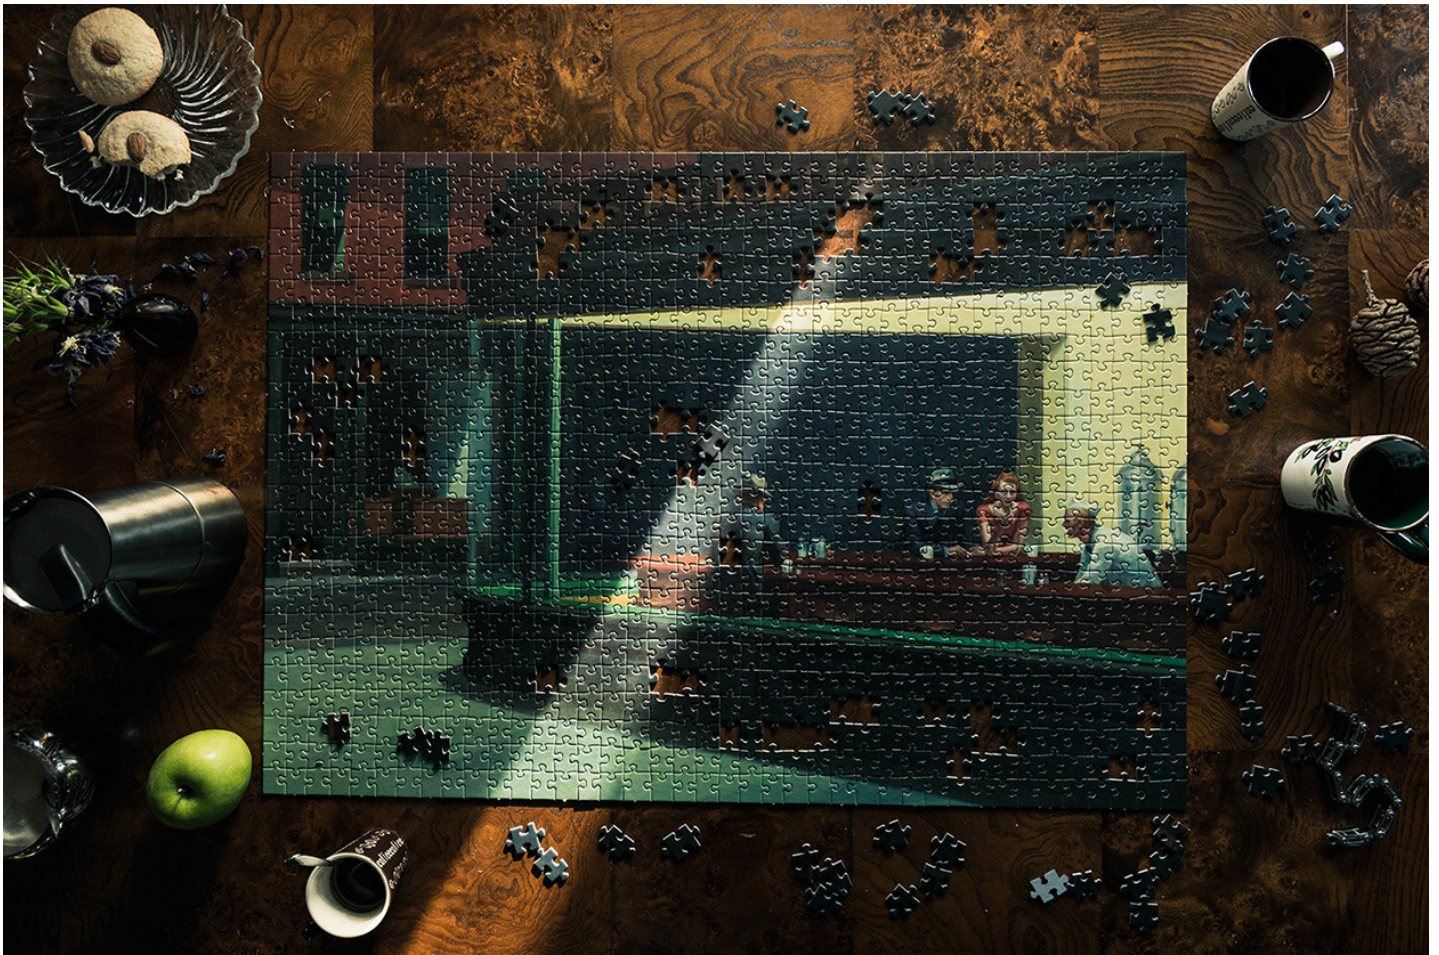

LANOUE GALLERY

Christos Palios, *Light, Bleakness, Ambiguous Comfort*
Archival pigment print, edition offered in 4 sizes