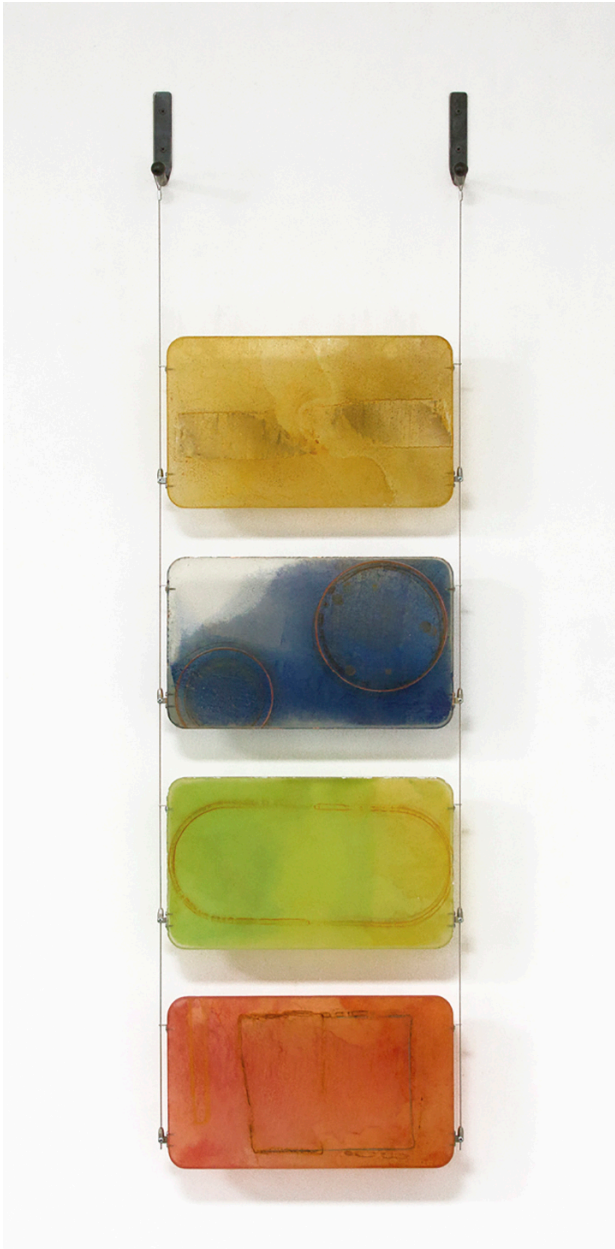

LANOUE GALLERY

Carrie McGee, *Fruit Moon*
Oxidized metal, pigment & metal leaf on
acrylic panel, 57 x 16 x 4 in.