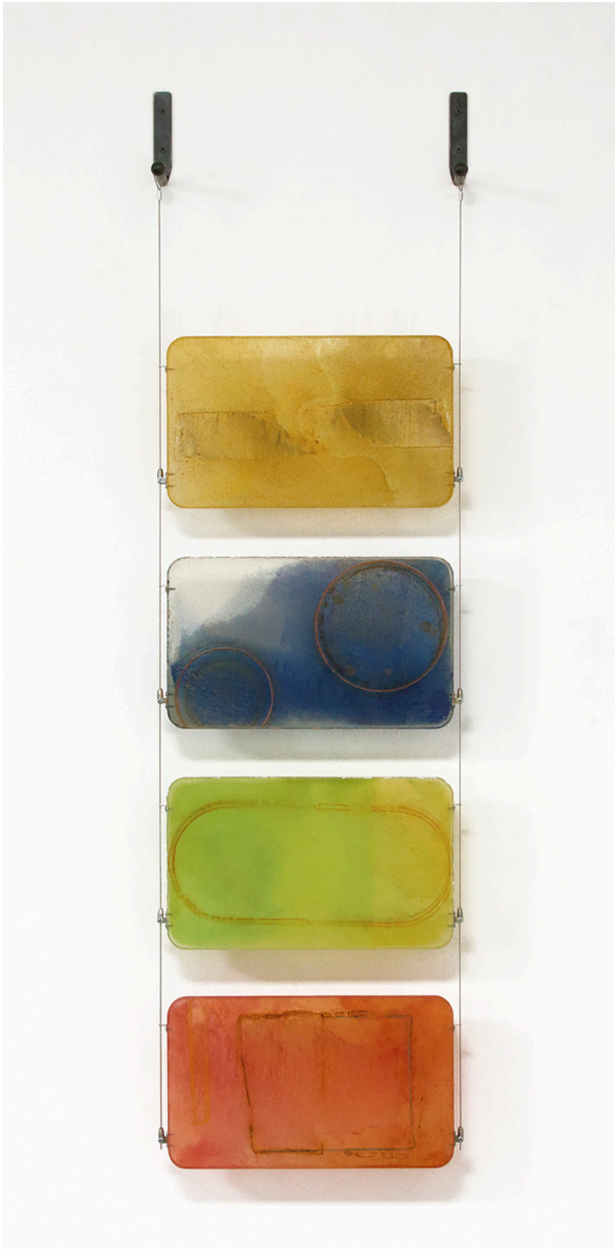

# LANOUE GALLERY

Carrie McGee, *Fruit Moon*  
Oxidized metal, pigment & metal leaf on  
acrylic panel, 57 x 16 x 4 in.