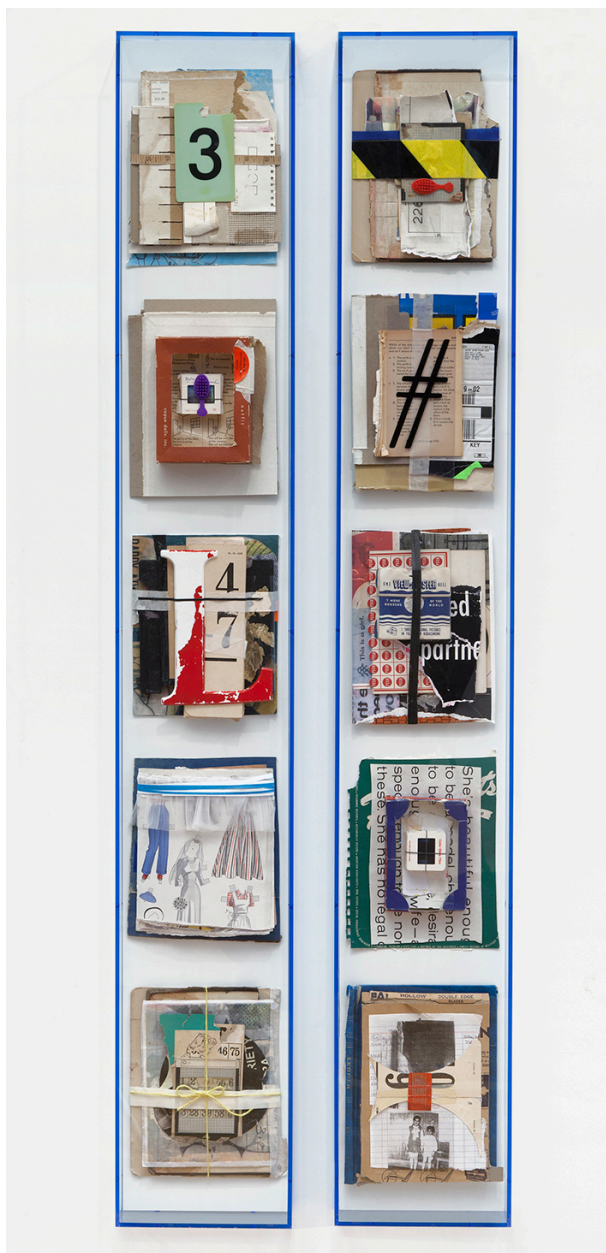

# LANOUE GALLERY

Jane Maxwell, *A Viewfinder Totem*  
60 1/2 x 9 x 2 1/2 in. each