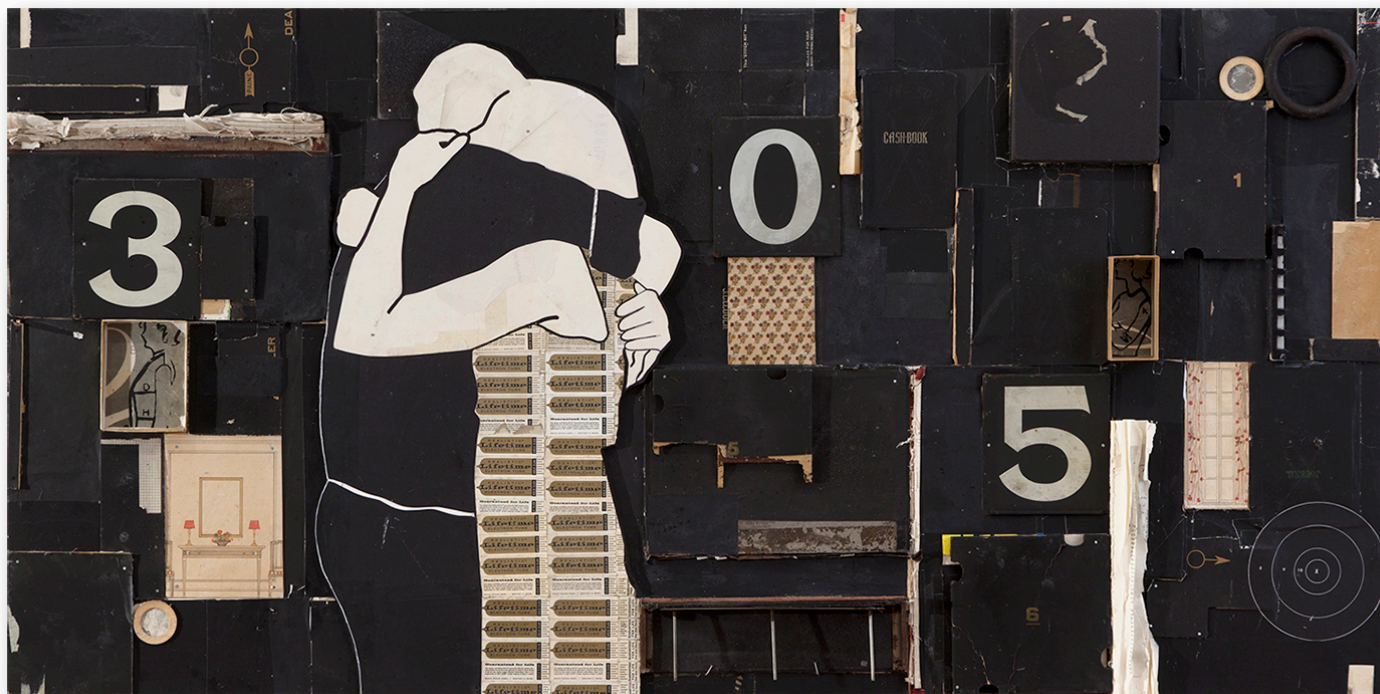

LANOUE GALLERY

Jane Maxwell, *The Hug* (SOLD)

Mixed media, found objects on wood panel, 30 x 60 x 2 1/2 in.