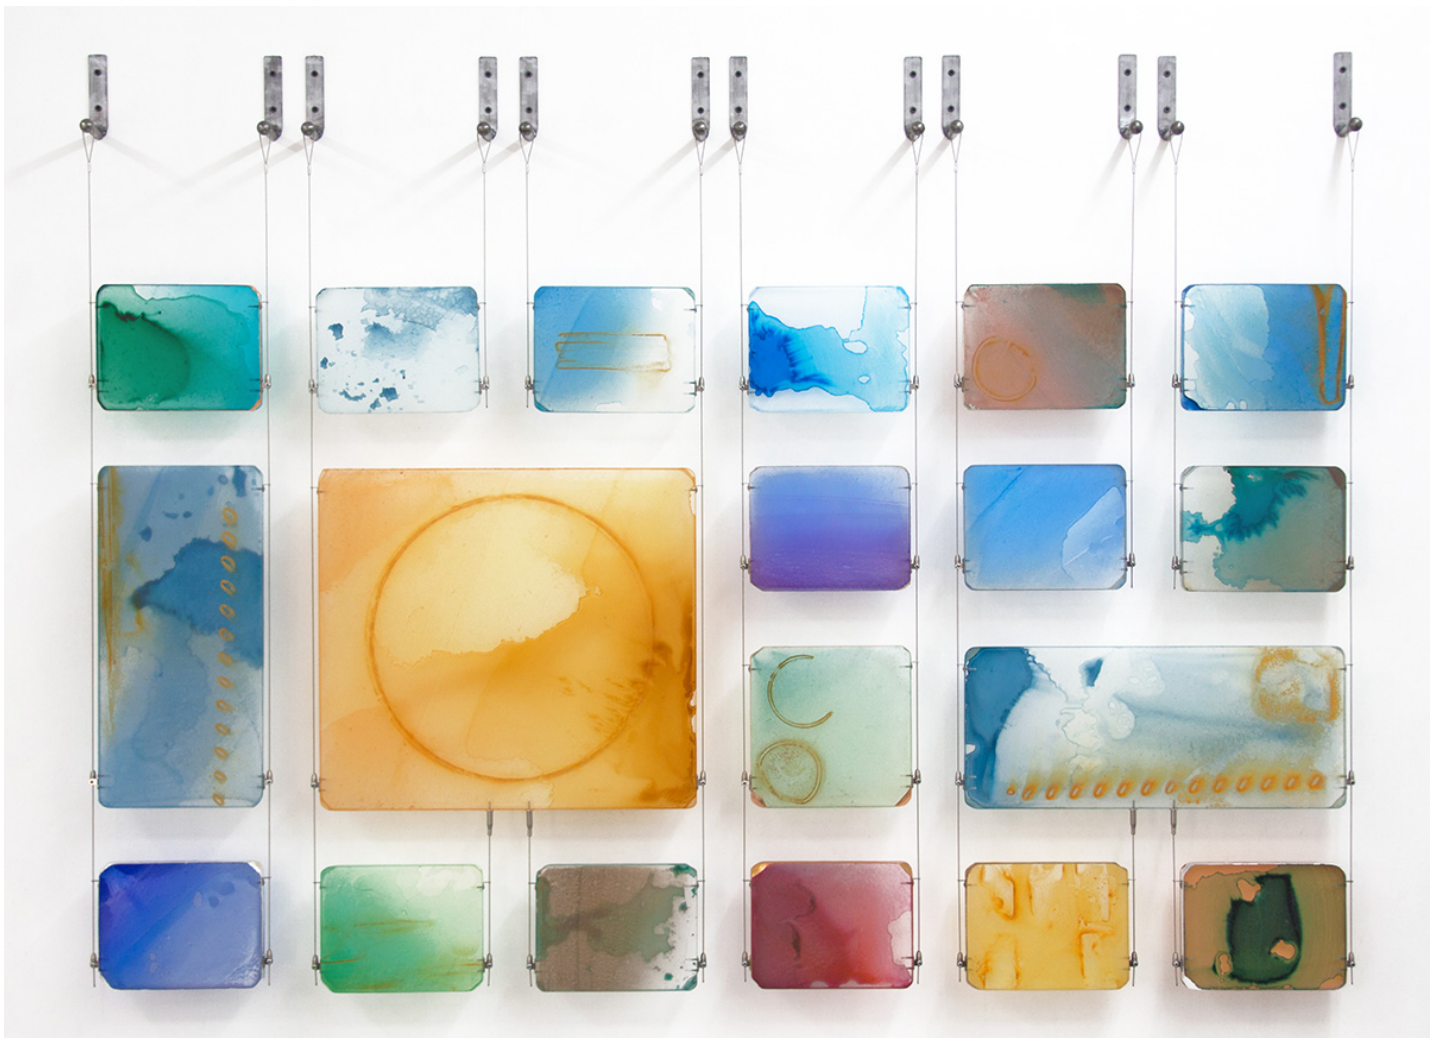

LANOUE GALLERY

Carrie McGee, *Upward Currents* (Sold)
Oxidized metal, acrylic & metal leaf on acrylic panel, 53 x 70 x 4 in.