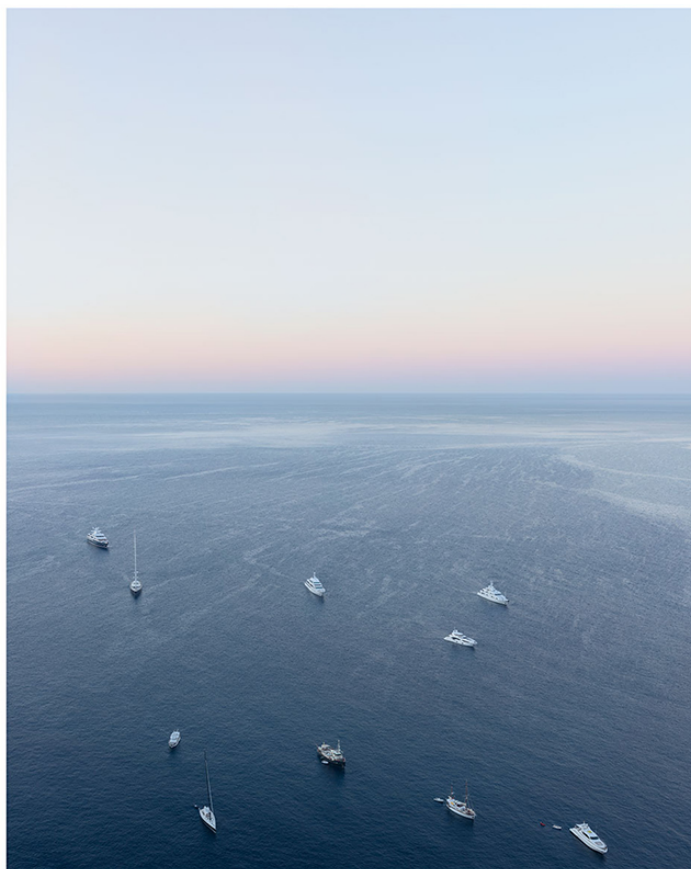

LANOUE GALLERY

Jonathan Smith, *Yachts-First Light (Capri)*
Chromogenic print, 40x64", 50x80", 70x114"