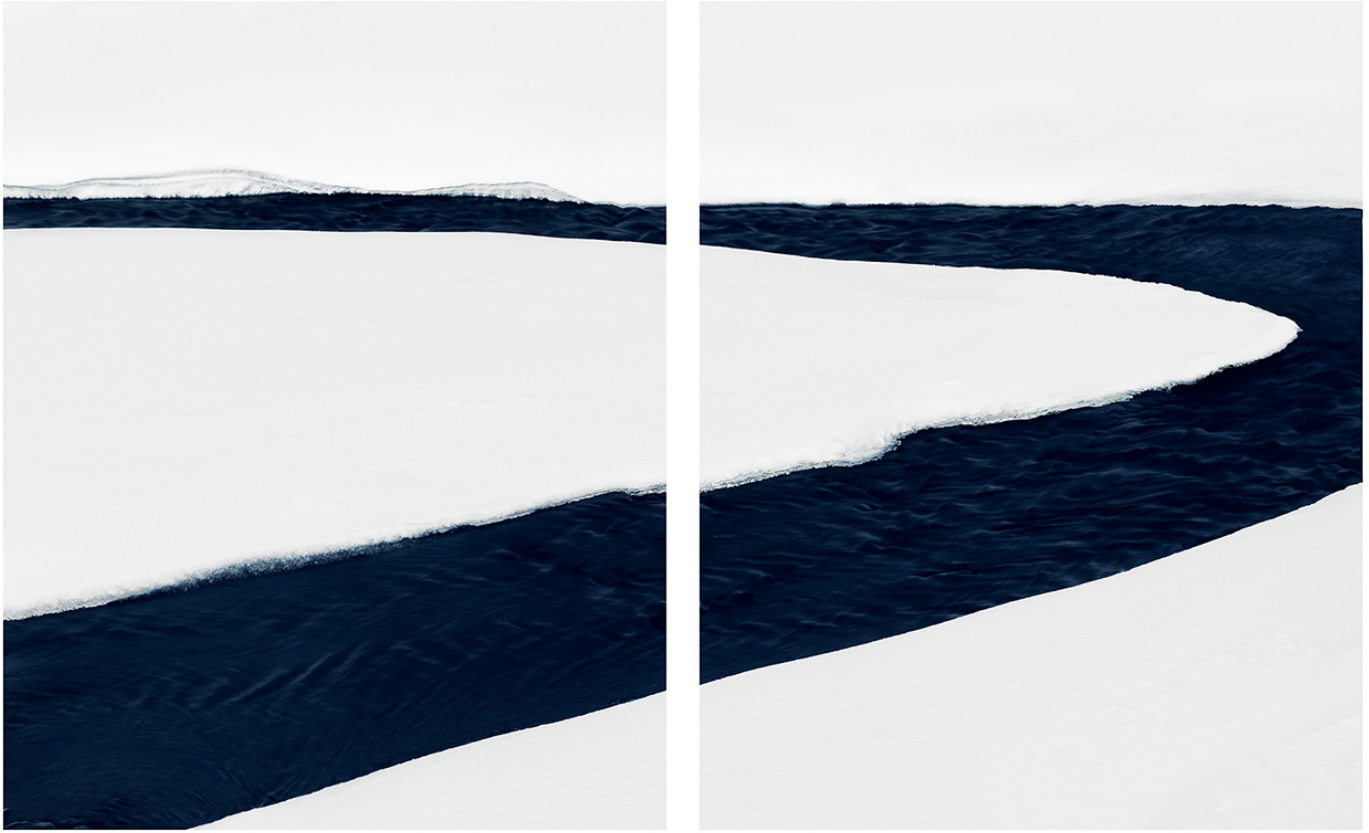

# LANOUE GALLERY

Jonathan Smith, *Stream #47*  
Chromogenic print, 30x48", 40x64", 50x80", 70x112"