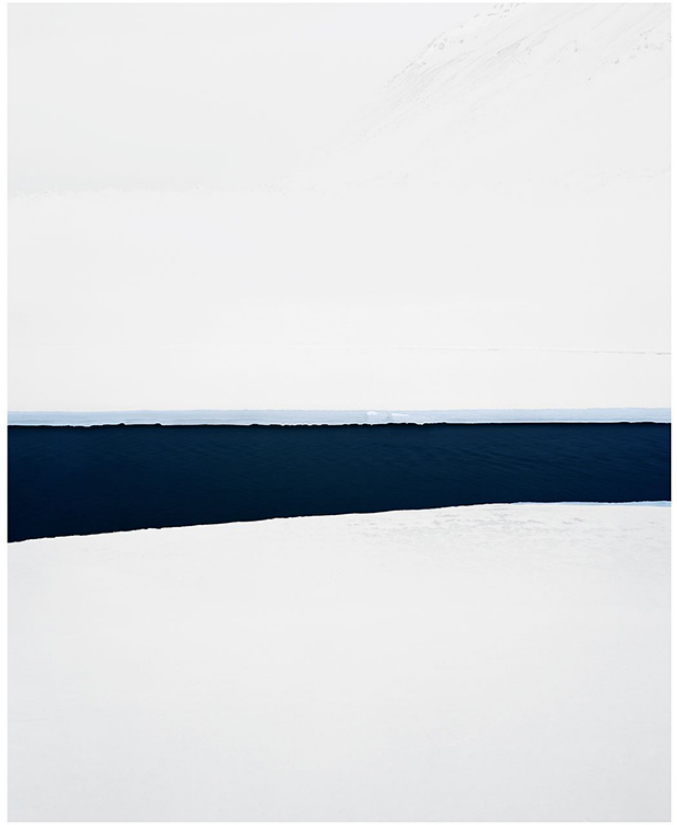

LANOUE GALLERY

Jonathan Smith, *Stream#1*
Chromogenic print, 30x48", 40x64", 70x112"