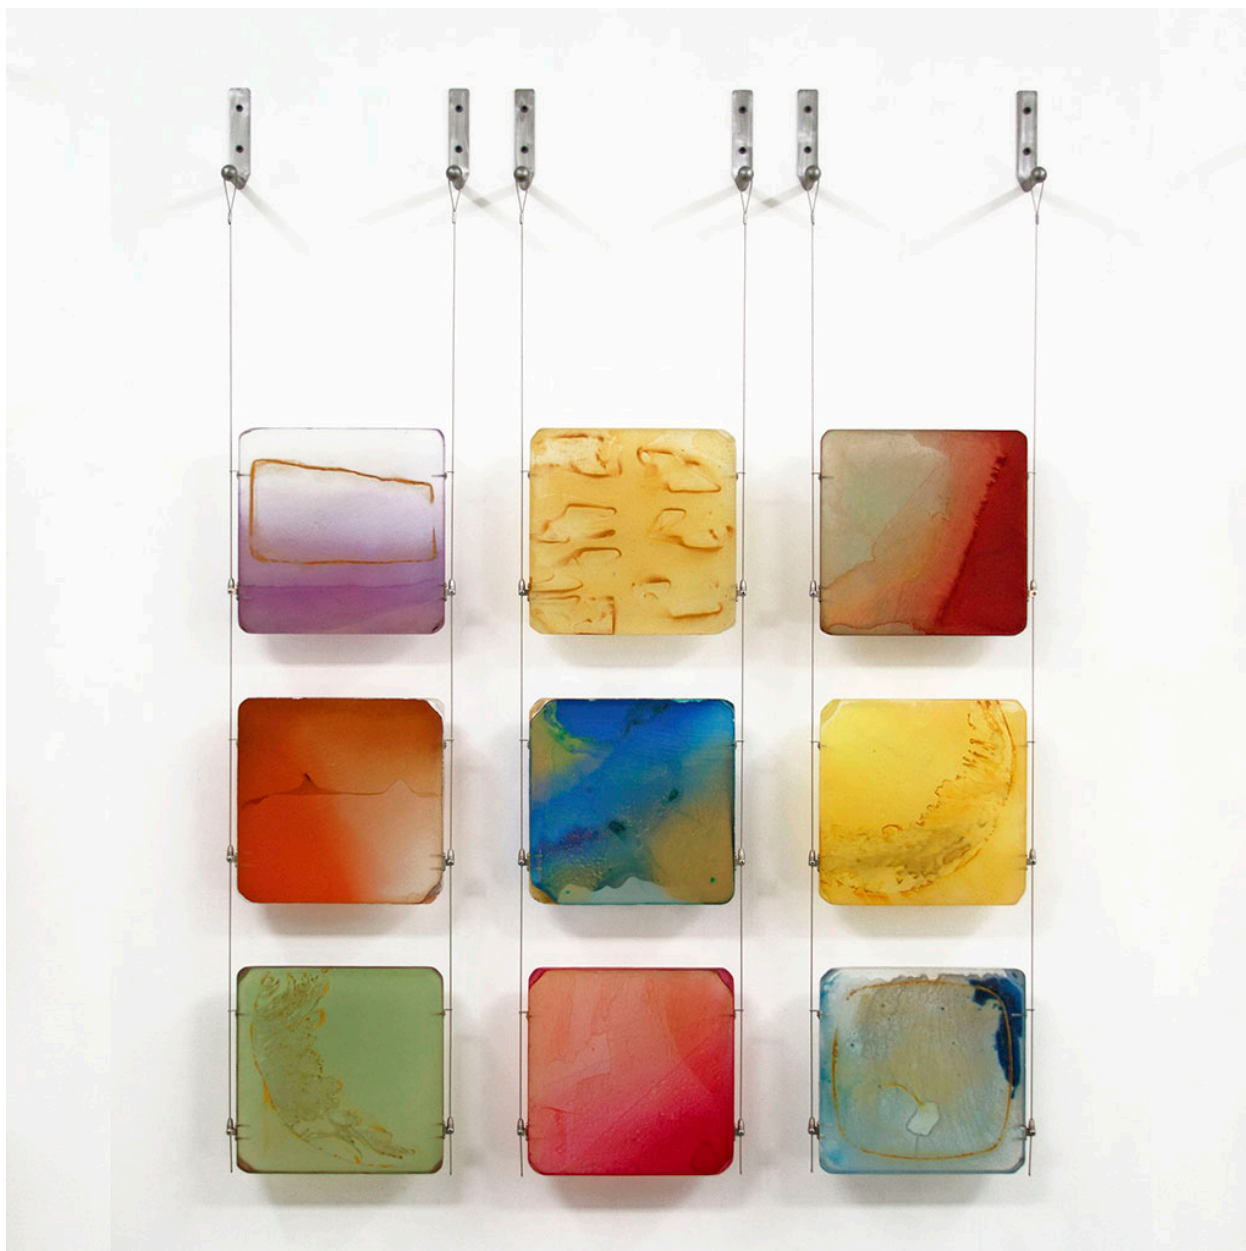

LANOUE GALLERY

Carrie McGee, *Wellspring* (Sold)

Oxidized metal, pigment & metal leaf on acrylic panel, 54 x 39 x 4 in.