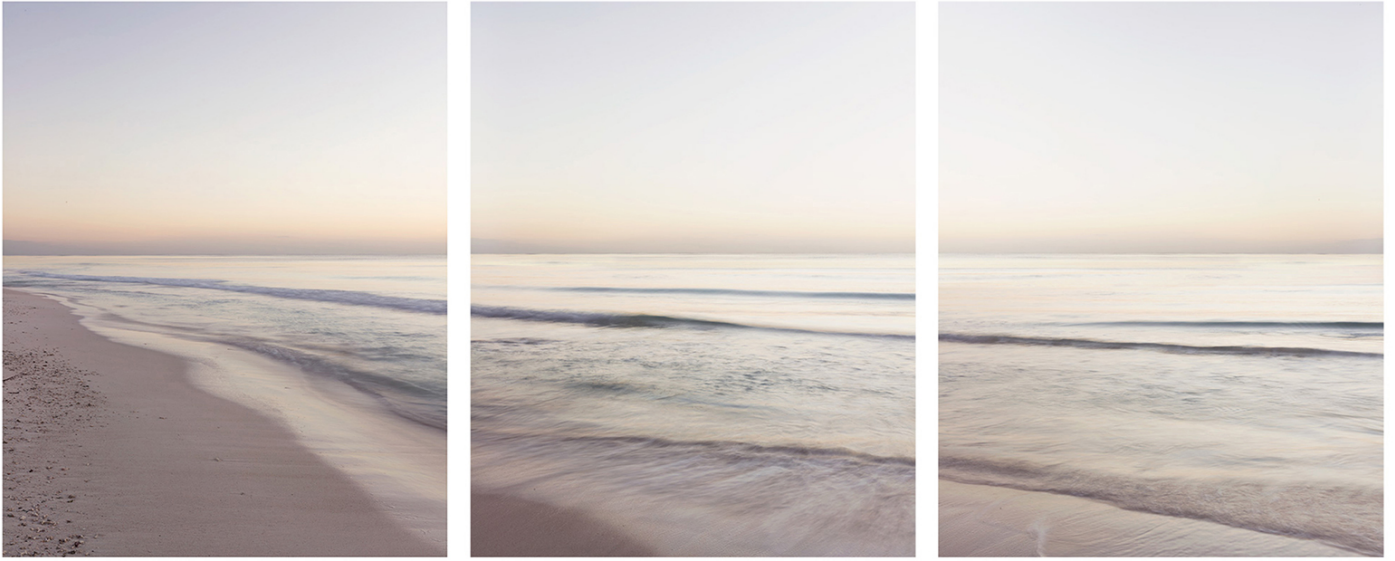

LANOUE GALLERY

Jonathan Smith, *Ocean at Dusk (triptych)*
Chromogenic print, 40x97", 50x120"