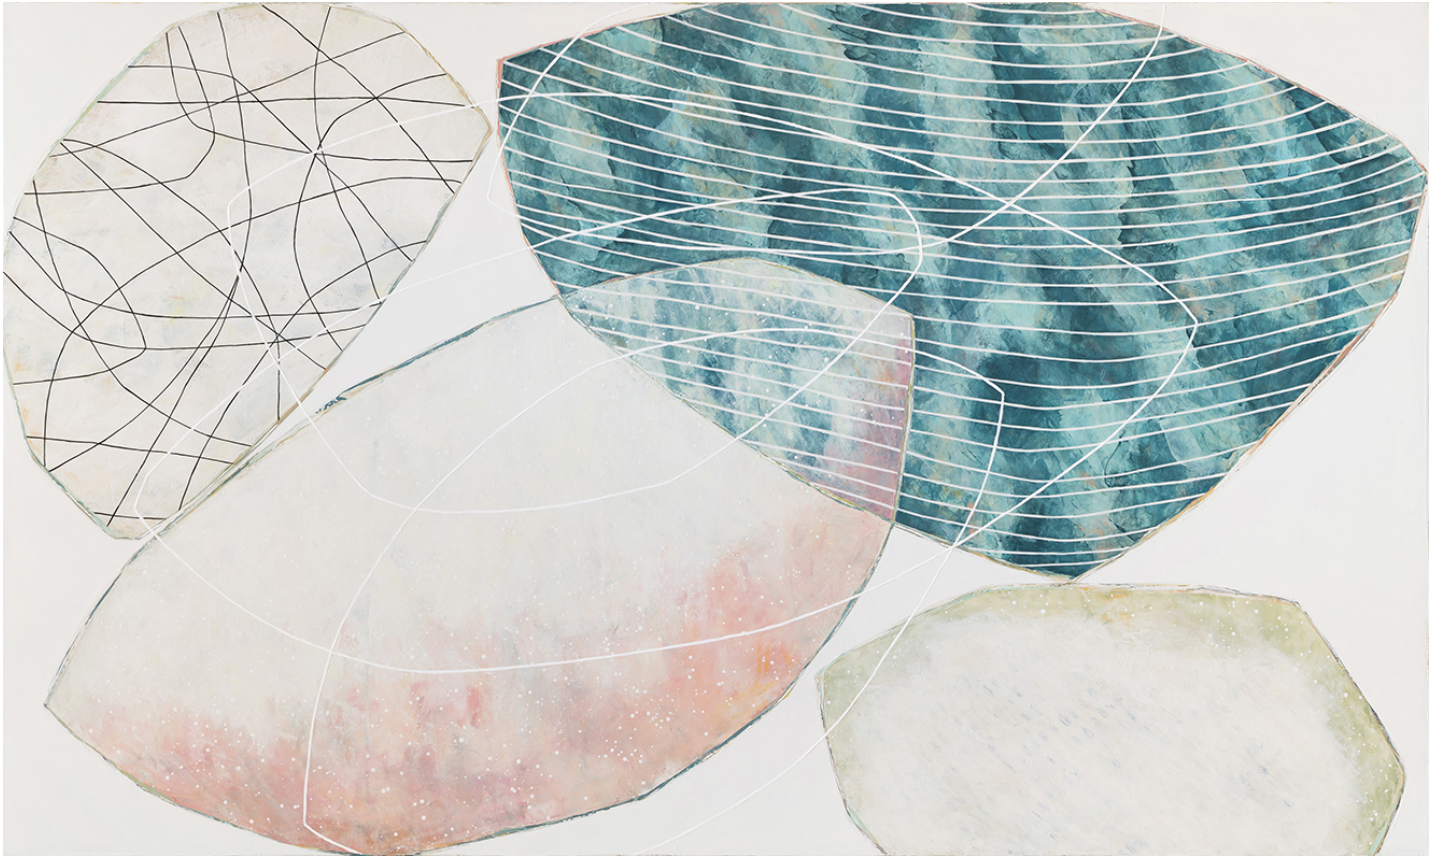

LANOUE GALLERY

Karine Leger, *Seafaring Song II* (Sold)
Acrylic & mixed media on canvas, 36 x 60 in.