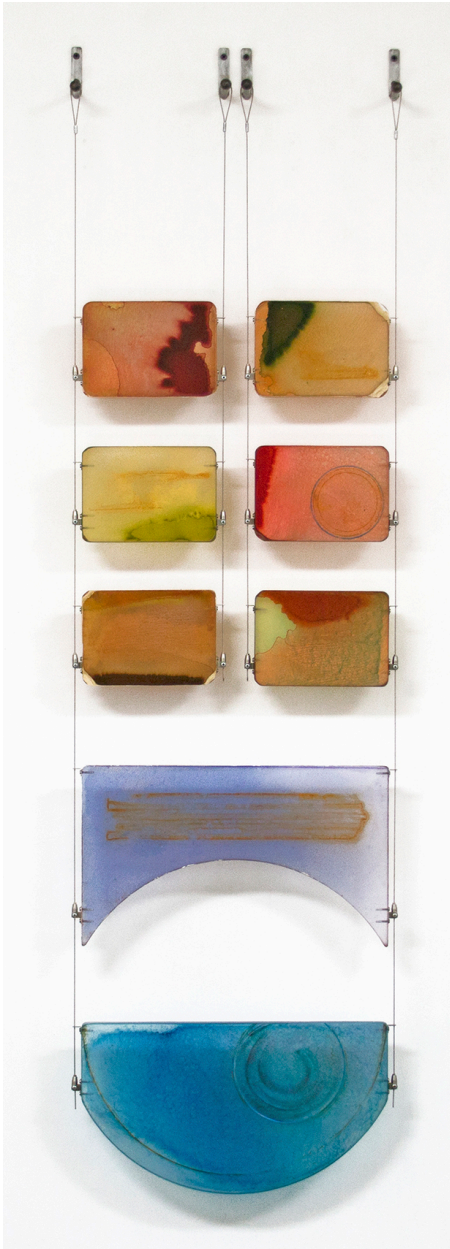

# LANOUE GALLERY

Carrie McGee, *Totem (Sold)*  
Oxidized metal, pigment & metal leaf on  
acrylic panel, 61 x 17 x 4 inches