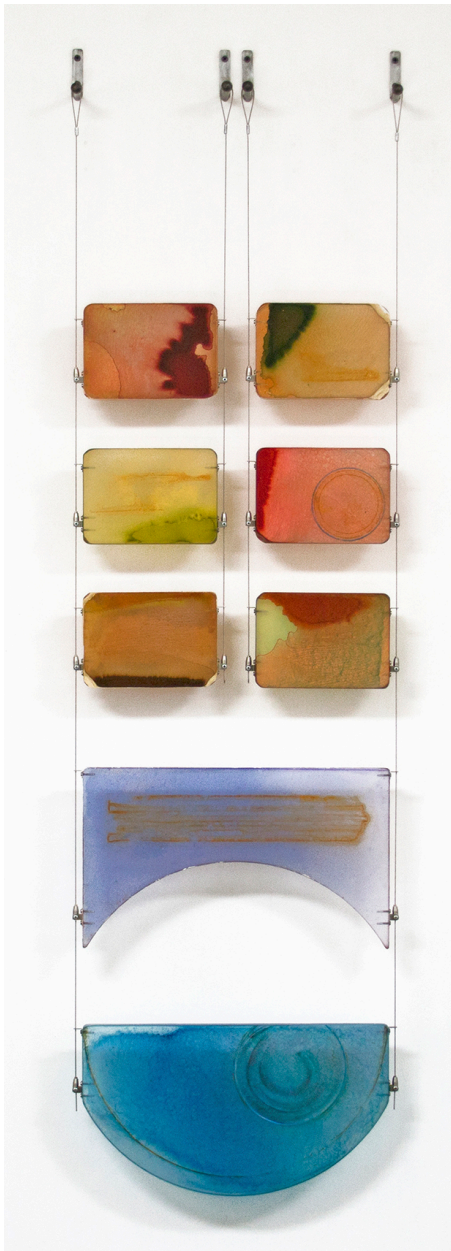

LANOUE GALLERY

Carrie McGee, *Totem* (Sold)
Oxidized metal, pigment & metal leaf on
acrylic panel, 61 x 17 x 4 inches