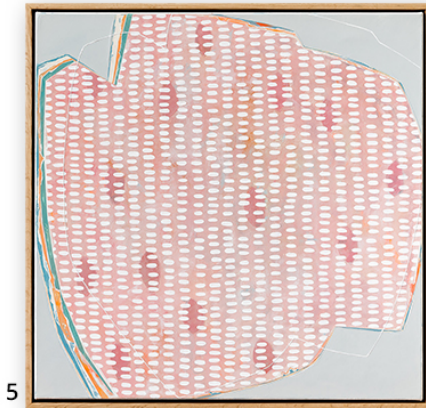

LANOUE GALLERY

Karine Leger, *Vue du Ciel Series*
Acrylic & mixed media on canvas, 24x24 in. each