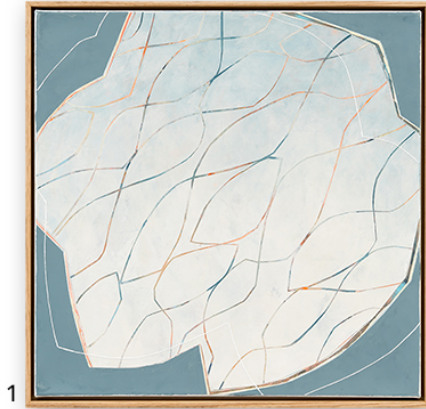

LANOUE GALLERY

Karine Leger, *Vue du Ciel Series*
Acrylic & mixed media on canvas, 24x24 in. each