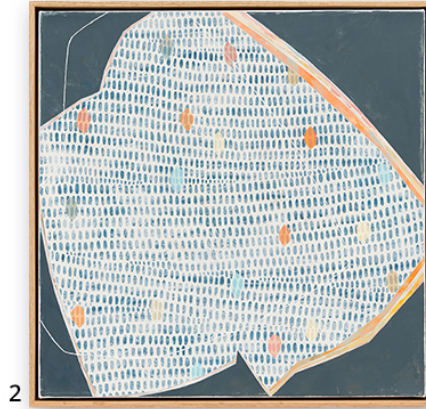

LANOUE GALLERY

Karine Leger, *Vue du Ciel Series*
Acrylic & mixed media on canvas, 24x24 in. each