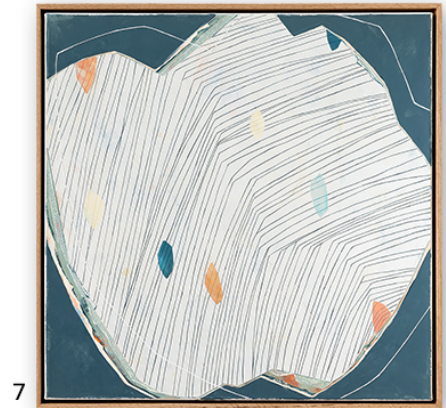

LANOUE GALLERY

Karine Leger, *Vue du Ciel Series*
Acrylic & mixed media on canvas, 24x24 in. each