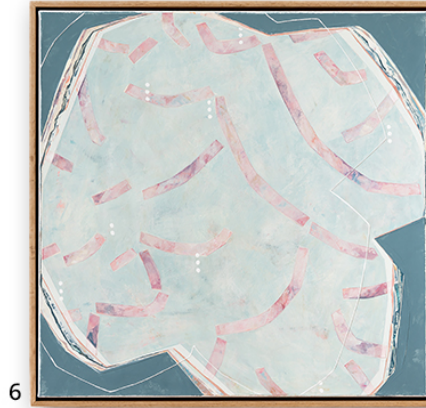

LANOUE GALLERY

Karine Leger, *Vue du Ciel Series*
Acrylic & mixed media on canvas, 24x24 in. each