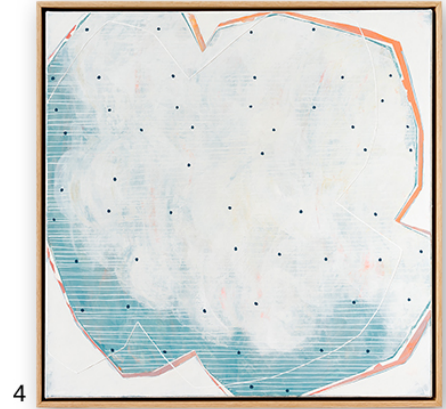

LANOUE GALLERY

Karine Leger, *Vue du Ciel Series*
Acrylic & mixed media on canvas, 24x24 in. each